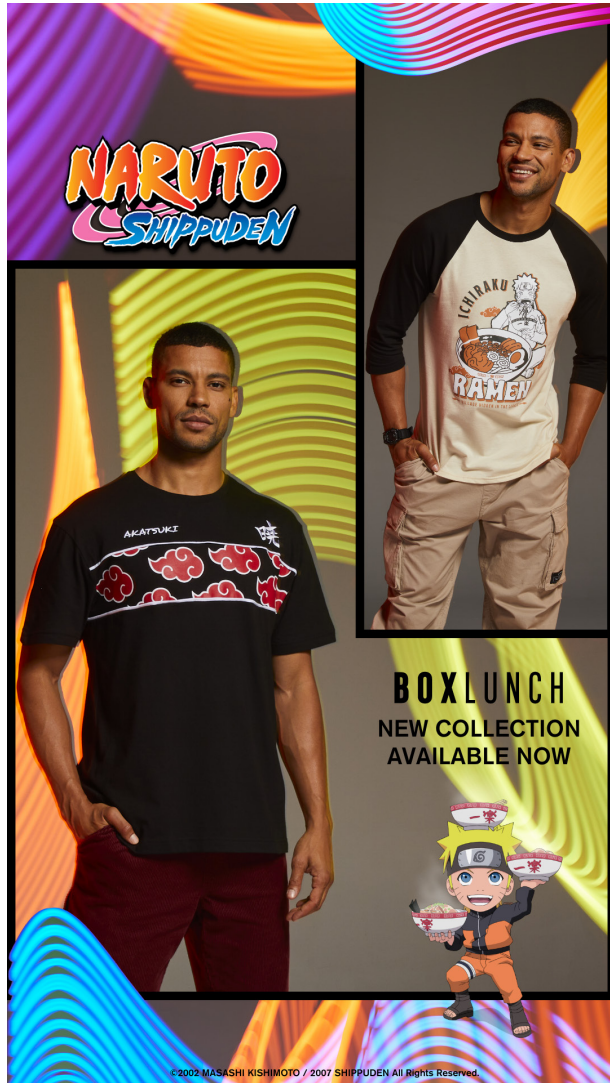

TITLE CARD
1920 px x 1080 px

END CARD
1920 px x 1080 px

SOCIAL

TITLE CARD
1080 px x 1920 px

END CARD
1080 px x 1920 px

SOCIAL

IG STORY TITLE CARD
1080 px x 1920 px

IG STORY TAP TO SHOP
1080 px x 1920 px