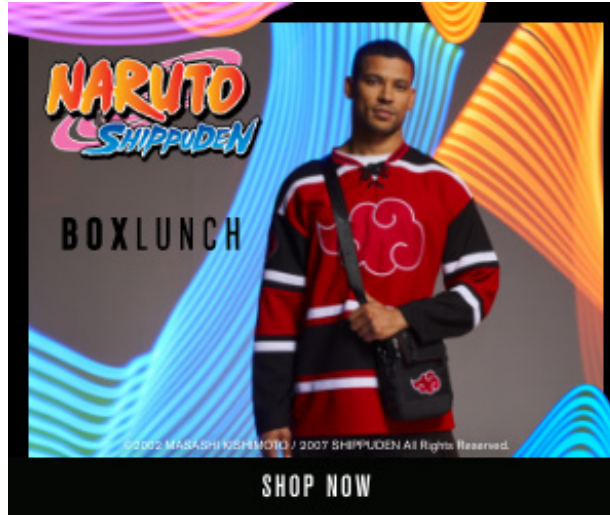

GOOGLE
320 px x 250 px