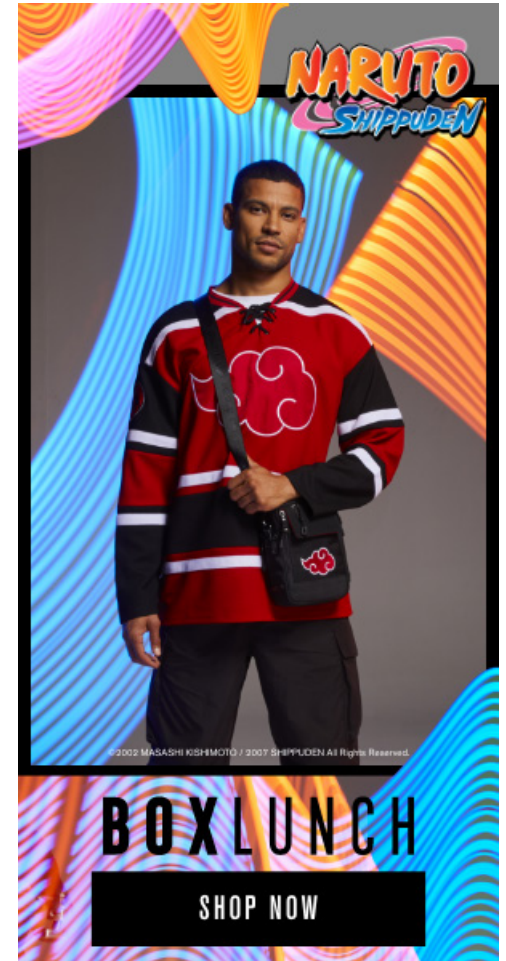

GOOGLE
300 px x 600 px